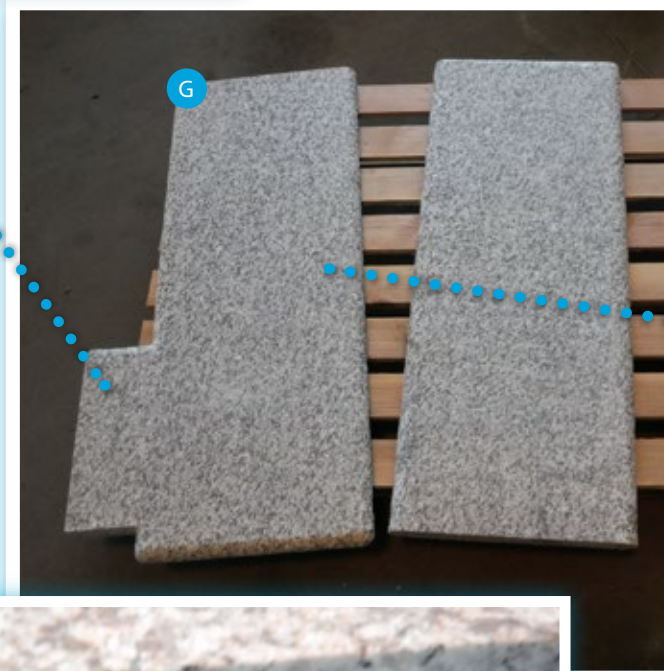

4 INSTALLATION

Installation is very straightforward, just match the custom pieces to their corresponding spot on the diagram.