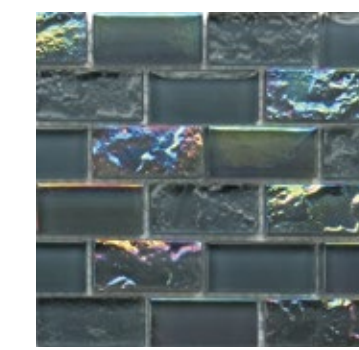

CT GLP 241 Turf