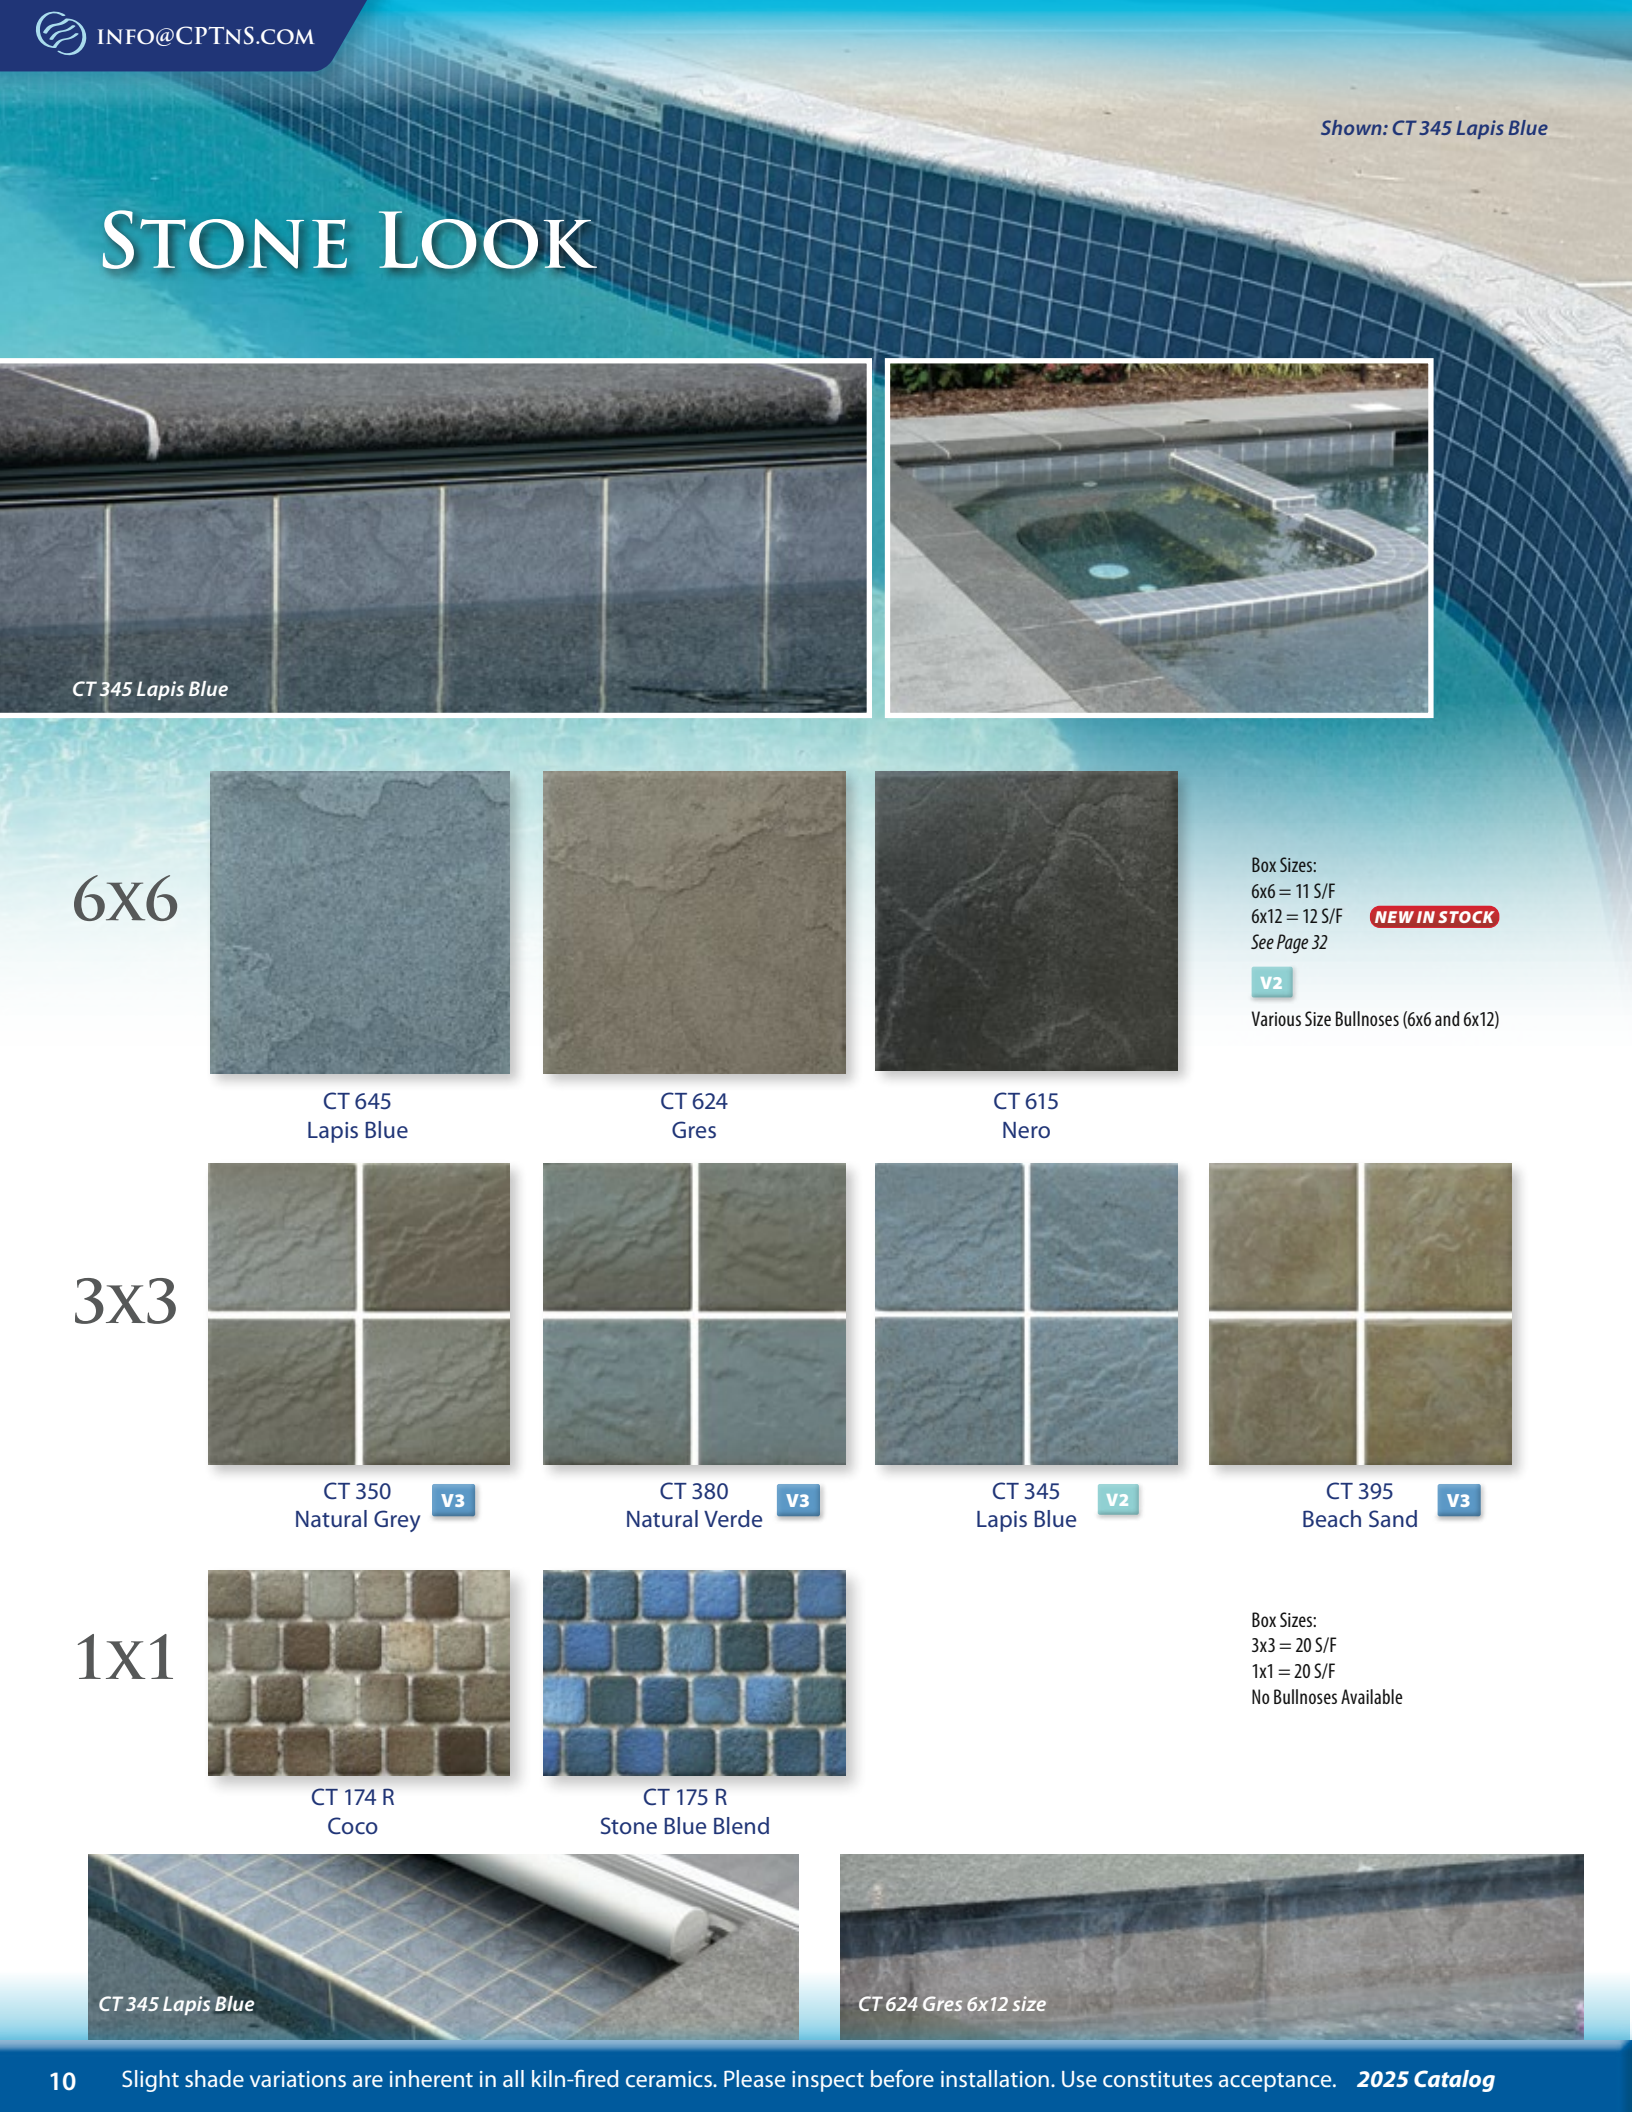

CT 345 Lapis Blue

CT 624 Gres 6x12 size

Shown: CT 345 Lapis Blue

STONE LOOK