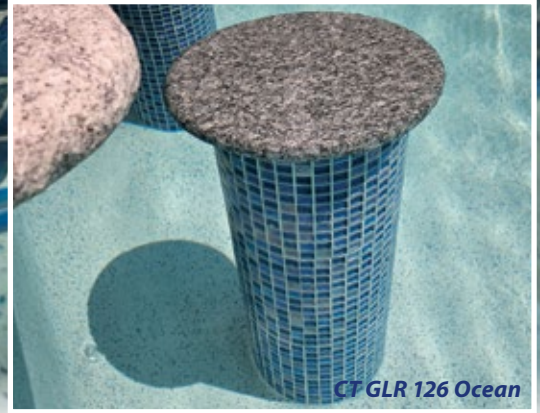

RADIANCE GLASS UPGRADE