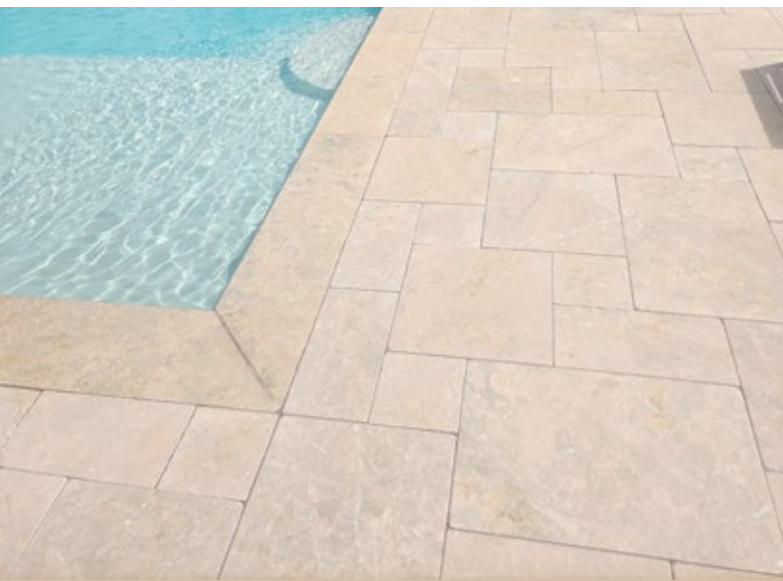

Suitable for Dry-Laid Installation Applying
Proper Compaction Using 3/4" QP and Mason Sand
FRENCH PATTERN

Greccian Beige - French Pattern