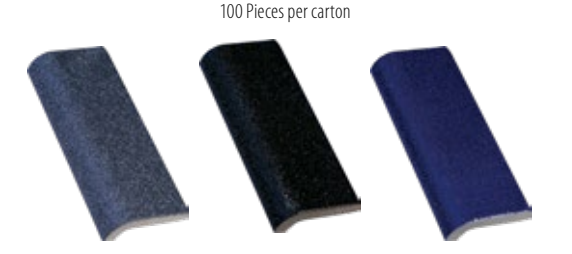

CT A NS 546 Stone Blue

CT A NS 509 Black

CT A NS 529 Cobalt

POOL BRICK COPING

Manmade Pool Brick Coping available in Plantation Red, Cobble Stone Grey.

Available Sizes:

- 12" Coping (3 5/8 X 11 5/8 X 2 1/4)
- Safety Grip (3 5/8 X 12 1/2 X 1 1/4)
- Renovation Coping (3 5/8 X 11 5/8 X 1 5/8)