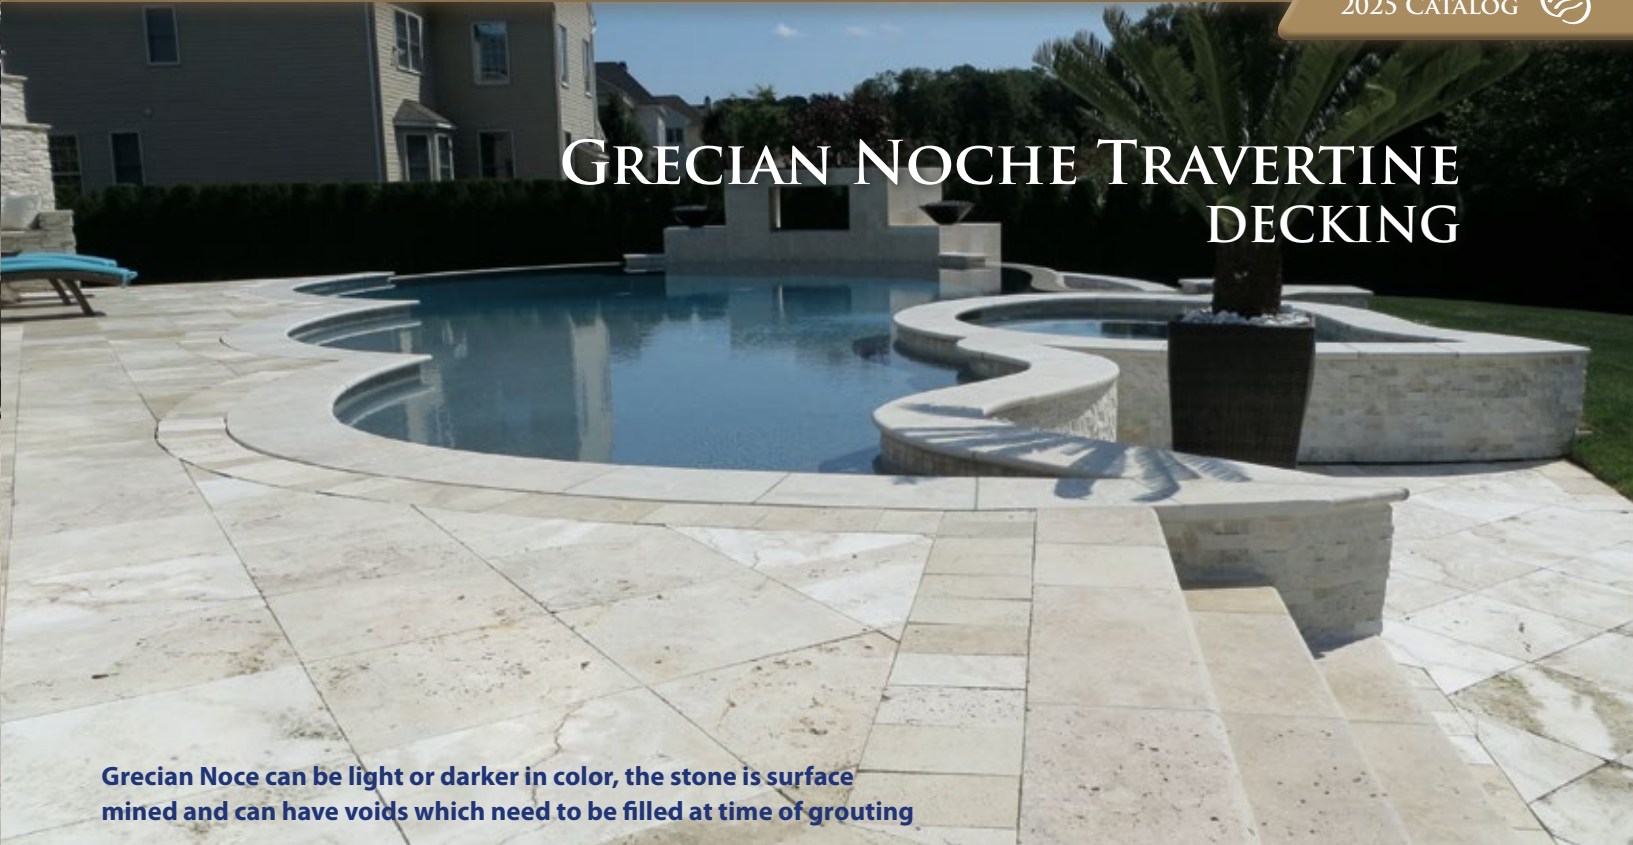

GRECIAN NOCHE TRAVERTINE DECKING