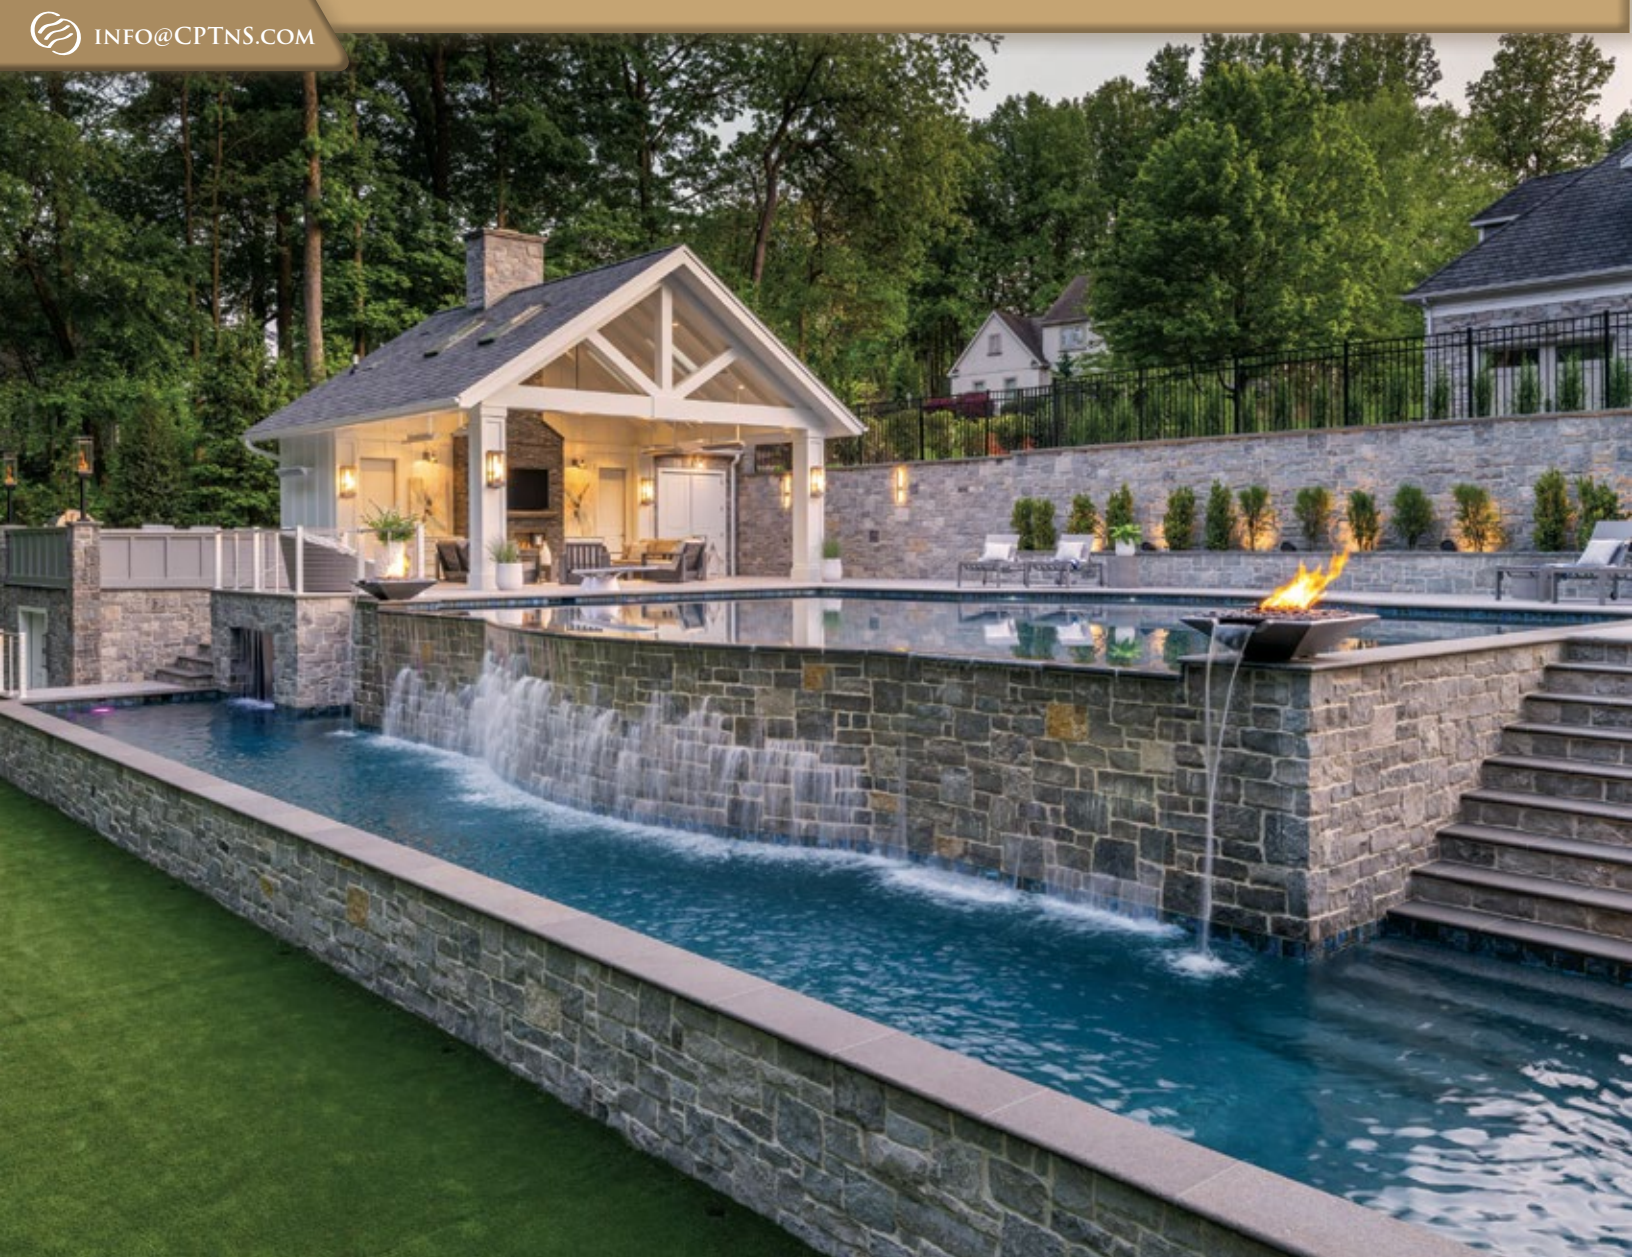

MALAGA BLACK

1 1/2" Thick Retro Reno Malaga Black Granite Coping

		Bullnose	Eased Edge
Coping	4" x 12" x 1 1/2"	CT IS 486-4	CT ES 486-4
Coping	24" x 12" x 1 1/2"	CT IS 486-24	CT ES 486-24
Inside Radius	24" x 12" x 1 1/2"	CT IS 486 CIR	CT ES 486 CIR
Outside Radius	24" x 12" x 1 1/2"	CT IS 486 COR	CT ES 486 COR

Availability for Straight & Radius Pieces: Typically in stock
Pricing: As per pricelist
Custom Pieces: Available

2" Thick Full Size Reno Malaga Black Granite Coping

		Bullnose	Eased Edge
Coping	6" x 12" x 2"	CT IS 486 6-12	CT ES 486 6-12
Coping	48" x 12" x 2"	CT IS 486 48-12	CT ES 486 48-12
Coping	48" x 14" x 2"	CT IS 486 48-14	CT ES 486 48-14
Coping	48" x 16" x 2"	CT IS 486 48-16	CT ES 486 48-16
Coping	24" x 24" x 2"	CT IS 486 24-24	CT ES 486 24-24

Availability for Straight Pieces: Typically in stock
Availability for Radius Pieces:
5-10 Business Days —Additional cost for local Fabrication
12-13 Weeks —As per pricelist
Custom Pieces: Available

1 1/4" Thick EZ Reno Malaga Black Granite Coping

Bullnose Coping 6" X 12 1/2" X 1 1/4" CT IS 486-6

Availability for EZ Reno Pieces: .....Typically in stock
Pricing:.....As per pricelist

**Custom & Template Pieces:
Thickness: 1 1/2" & 2"**

Send us your sketch or template.