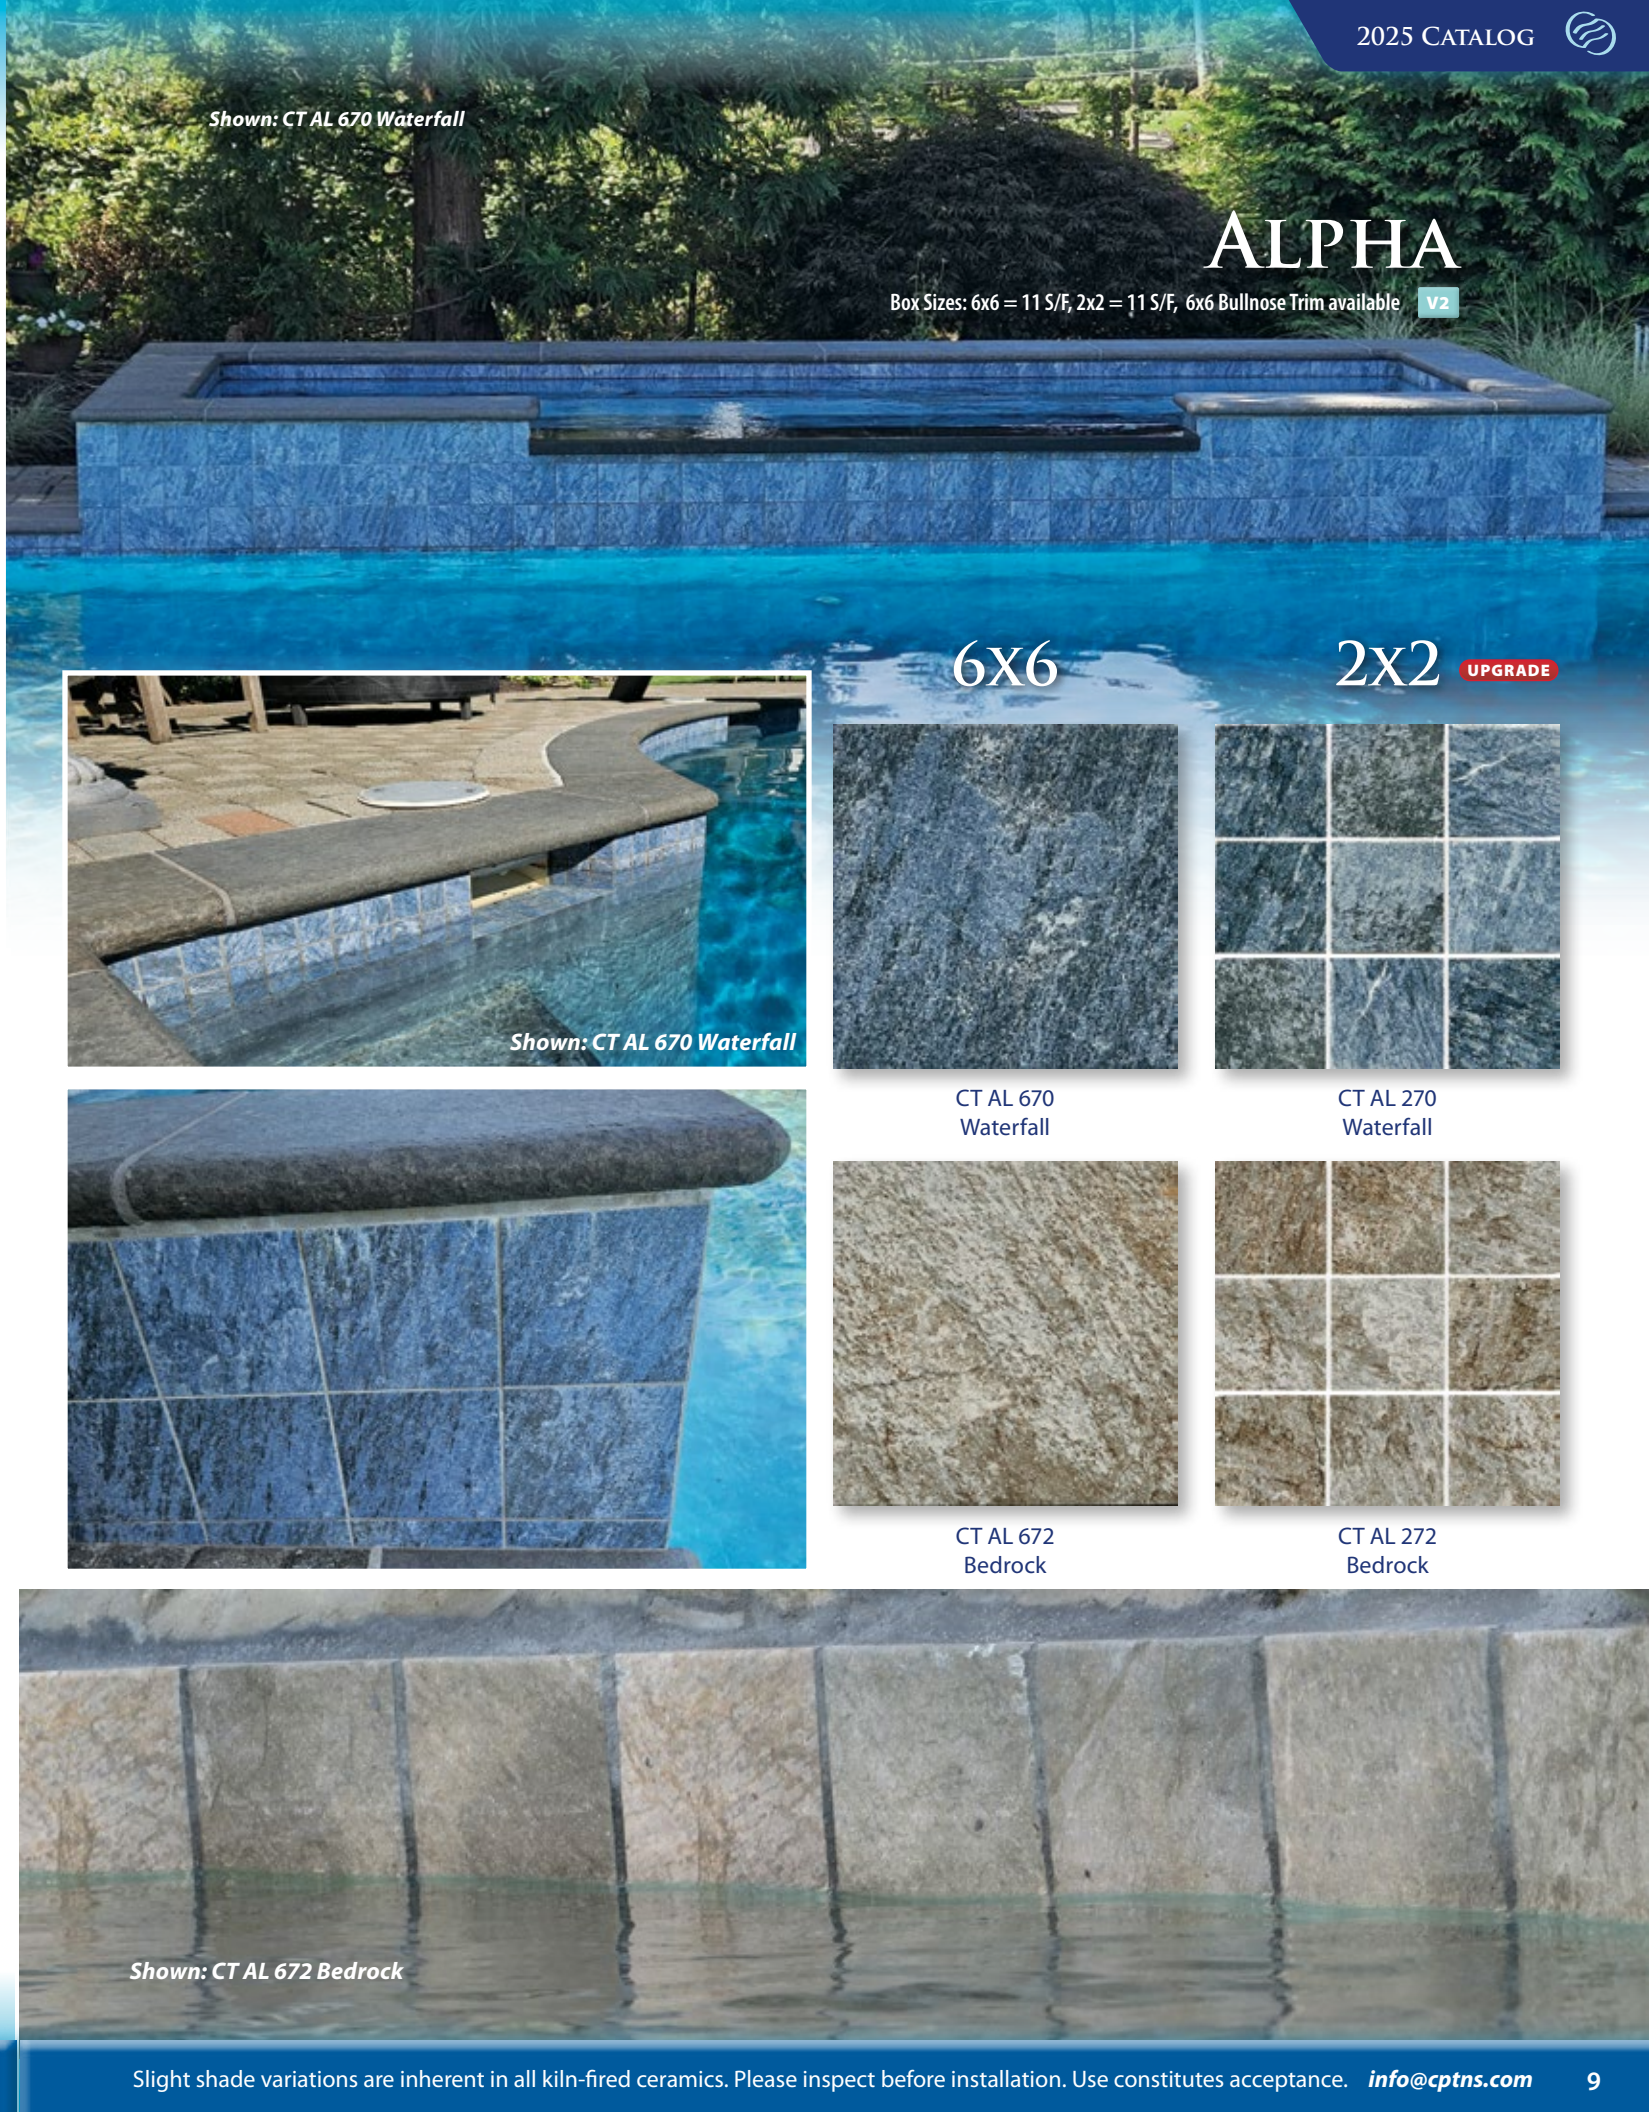

ALPHA

Box Sizes: 6x6 = 11 S/F, 2x2 = 11 S/F, 6x6 Bullnose Trim available V2

6X6

2X2 **UPGRADE**