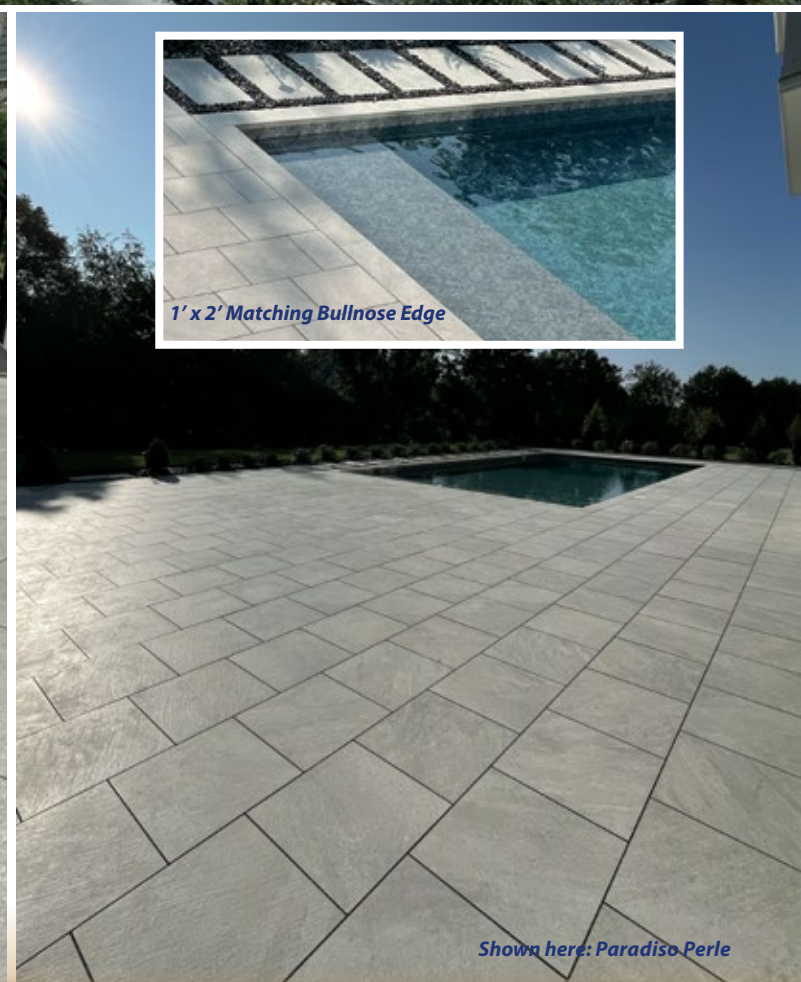

1' x 2' Matching Bullnose Edge

Shown here: Paradiso Perle