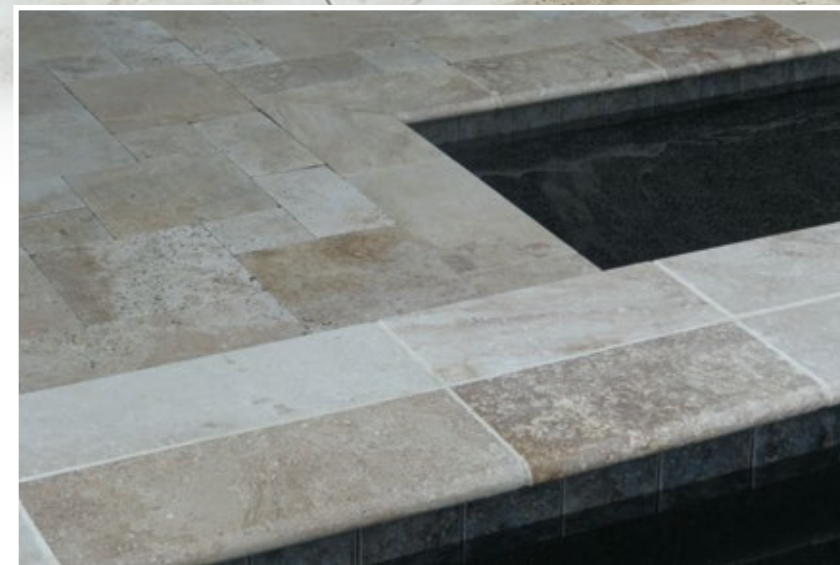

Greccian Noche can be light or darker in color, the stone is surface
mined and can have voids which need to be filled at time of grouting

Decking, 1" thick
12"x12", 16"x16", French Pattern