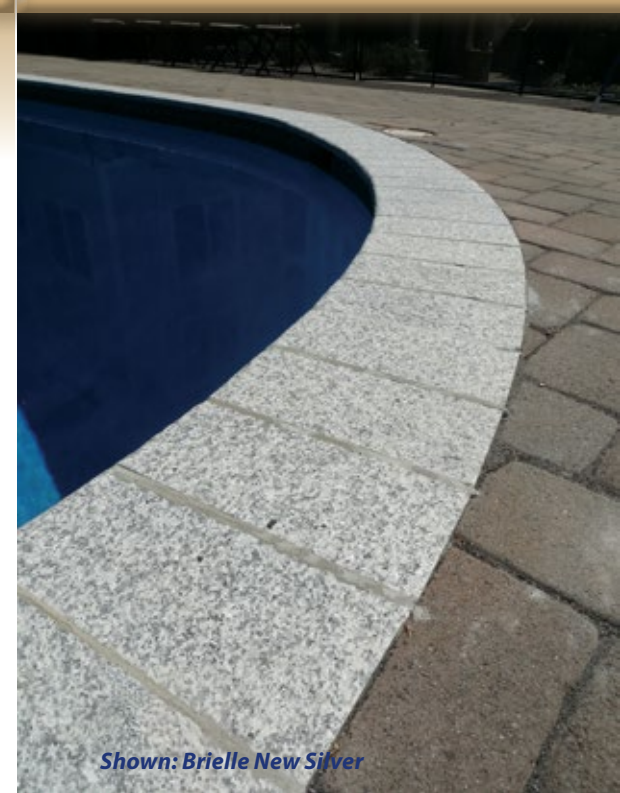

Shown: Brielle New Silver